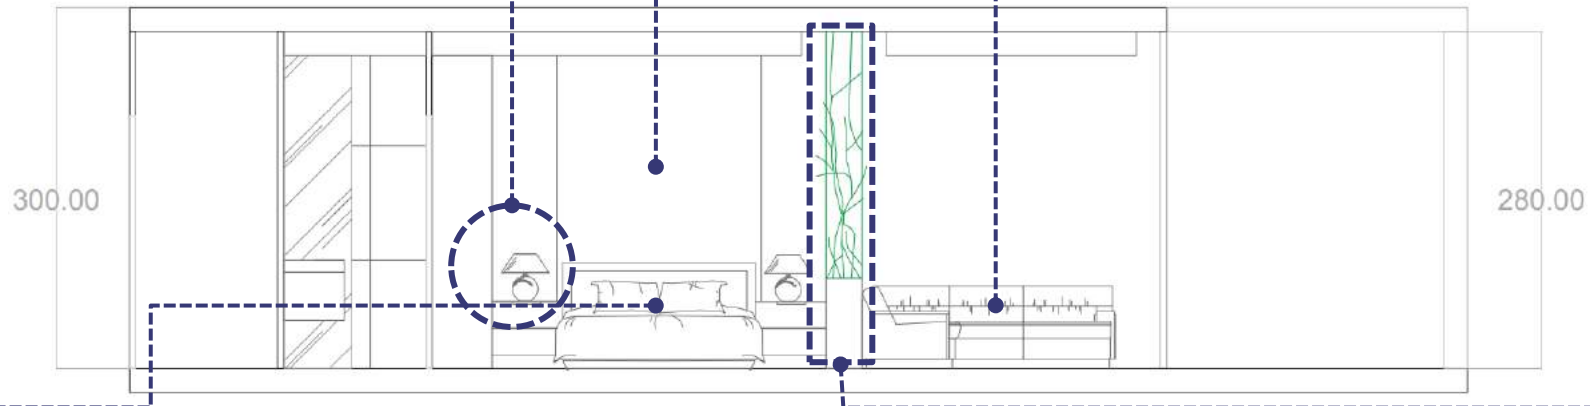

OPS RESORT UNIT 2

SECTION 2

BAMBOO
ACCENT UNIT finish
beach wood /
light grey stone