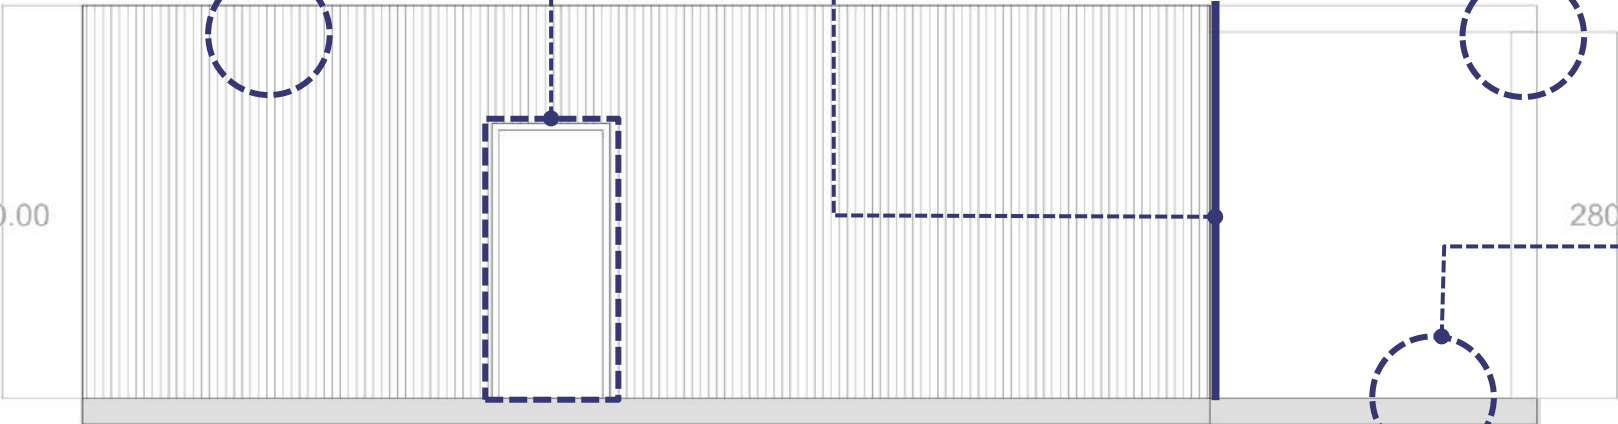

300.00

280.00

GLASS SLIDING DOOR
with **black** accessories

WOODEN PERGOLA
color **beach wood**

WPC / WOODEN
DECKING
color **beach wood**

OPS RESORT UNIT 3

OPS RESORT UNIT 3

TEAR 1