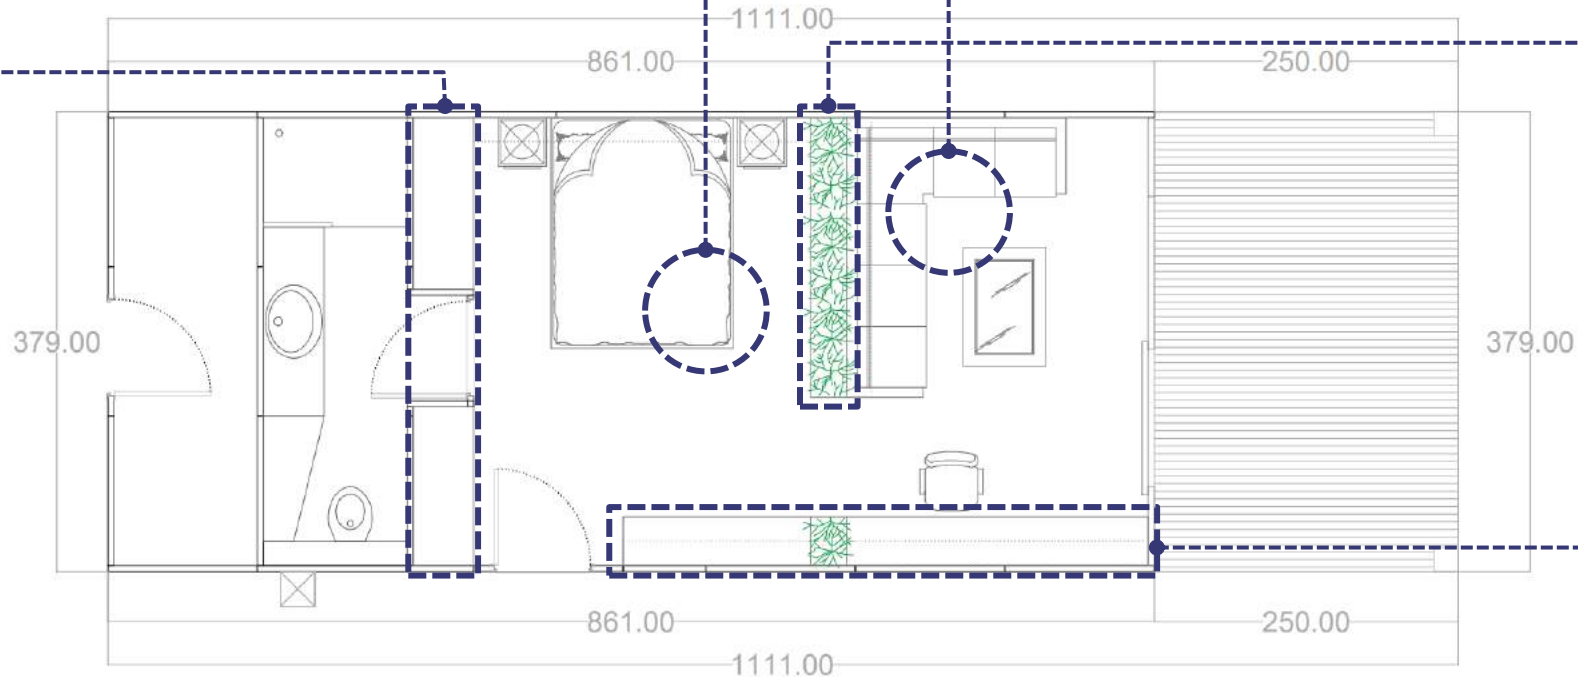

OVERALL FURNITURE
MINIMAL MODERN DESIGN

OPS RESORT UNIT 2

BEDROOM- LIVINGROOM | furniture

BAMBOO
ACCENT UNIT finish
beach wood /
light grey stone

BUILT-IN CLOSET
concealed handles
finish beach wood

BUILT-IN MINI BAR
concealed handles
finish beach wood