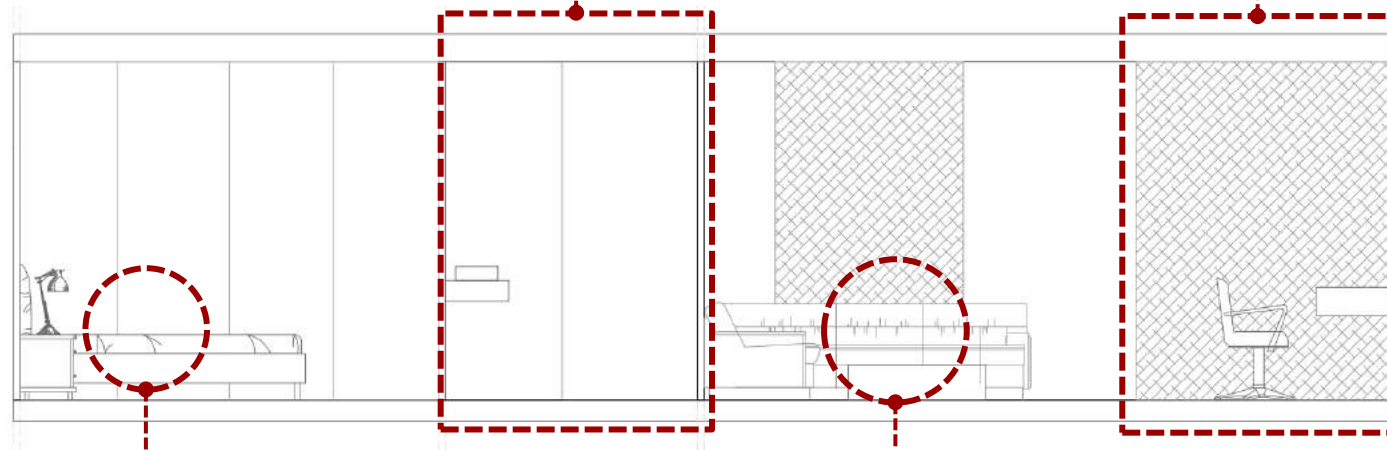

984.00

379.00

OPS RESORT UNIT 3

TEAR 1

OPS RESORT UNIT 3

OPTION 2 | MIRROR FINISH

MDL BEAST
SOUND
STORM
2021

OPS LUX OFFICE CABIN