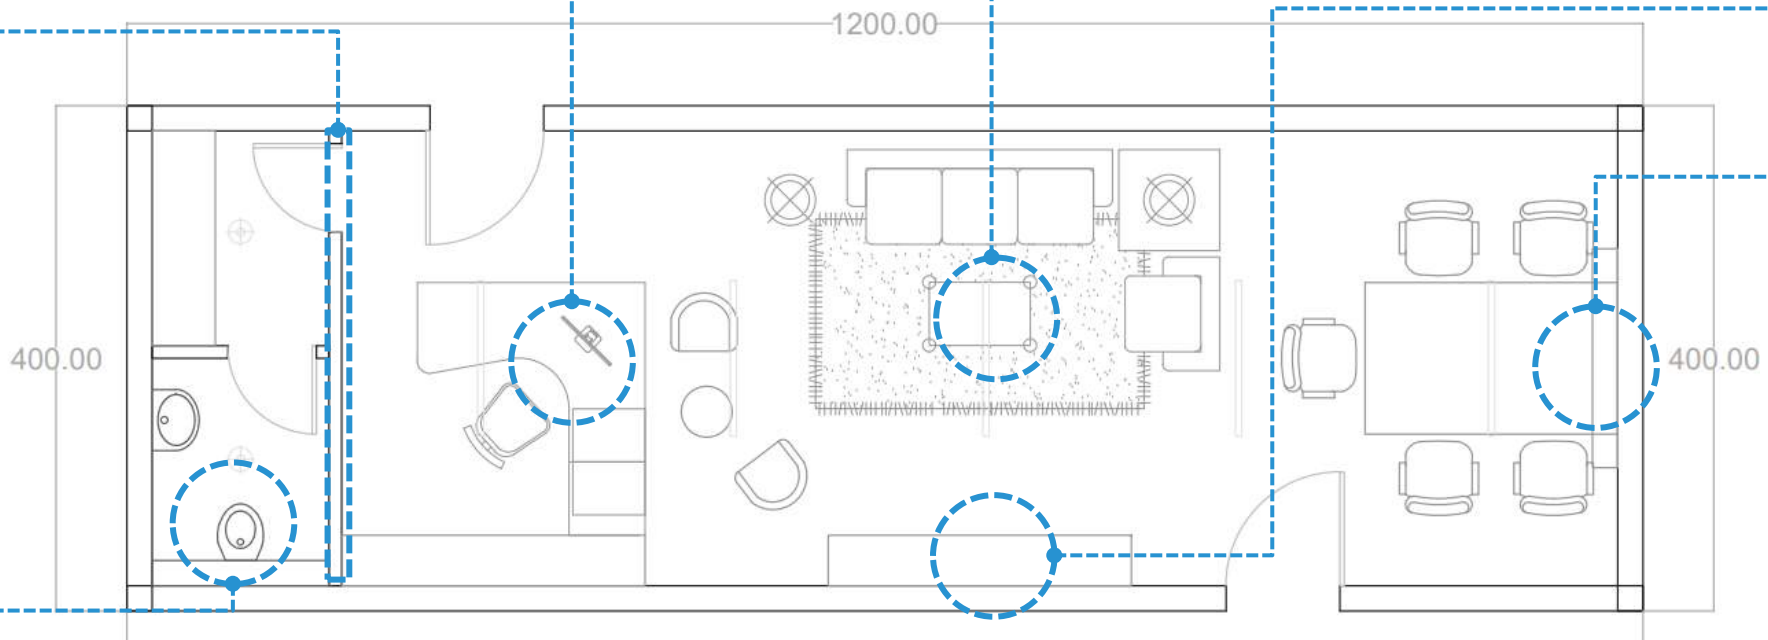

OFFICE CABIN UNITS

LAYOUT | OPTION 1