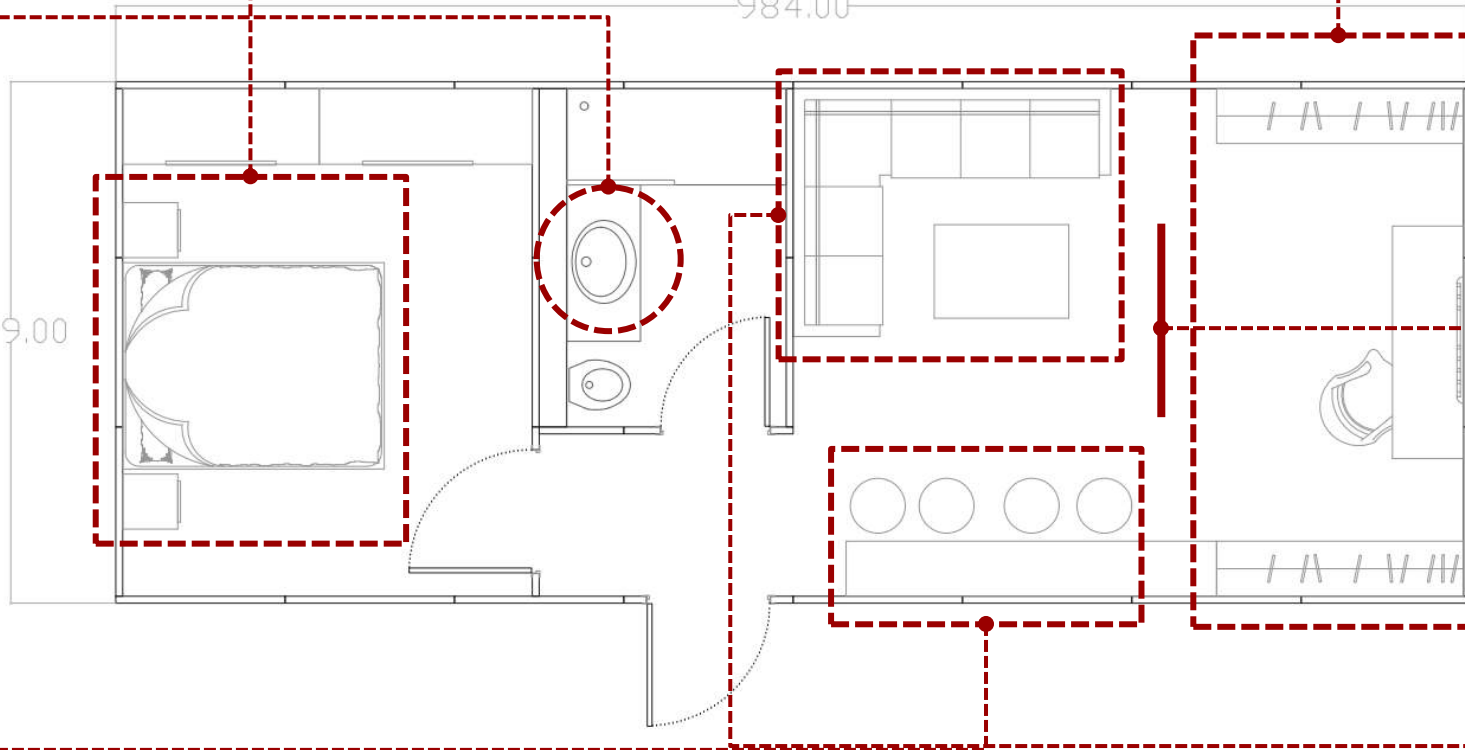

TEAR 1

984.00

379.00